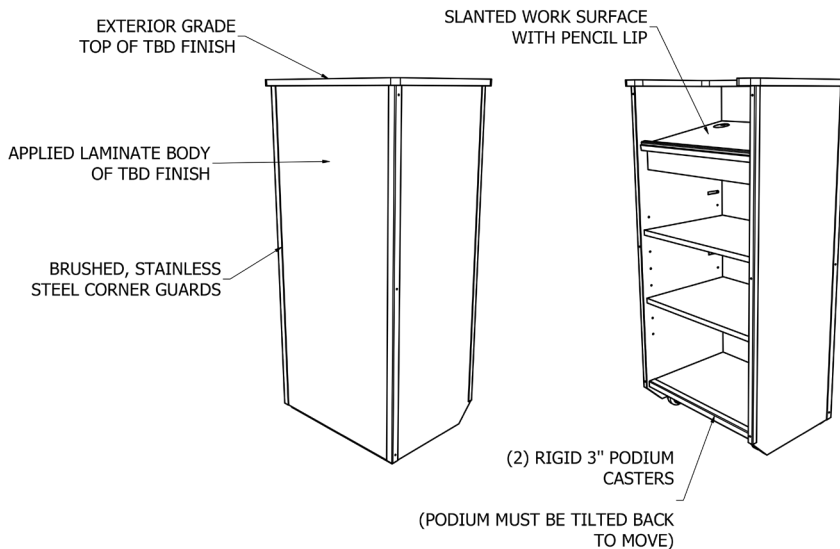

## **Specifications:**

- **Dimensions:** 24"W x 18"D x 48"H
- **Weight:** 175 lbs.
- **Countertop:** ¾" Thick HDPE countertop (High Density Polyethylene)
- **Operator's Side:** (2) Intermediate shelves, storage capacity; Slanted work surface with pencil lip
- **Body Finish:** Applied Laminate over furniture grade plywood
- **Metal Accents:** Brushed stainless steel corner guards and bottom toe kick
- **Casters:** (2) 3" Rigid podium casters