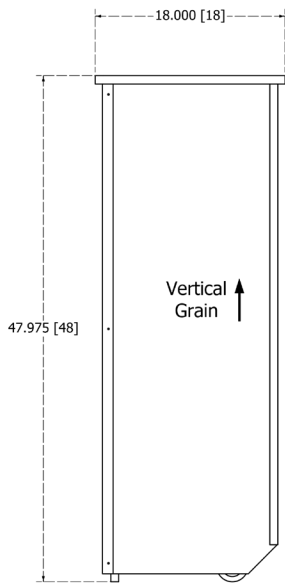

MODEL	TOP	BODY
QS-SLMSKIPOD-O-B	Oak	Black
QS-SLMSKIPOD-O-W	Oak	White
QS-SLMSKIPOD-O-AMP	Oak	Antique Marula Pine
QS-SLMSKIPOD-O-NW	Oak	Neo Walnut
QS-SLMSKIPOD-O-HW	Oak	Hampton Walnut
QS-SLMSKIPOD-B-B	Birch	Black
QS-SLMSKIPOD-B-W	Birch	White
QS-SLMSKIPOD-B-AMP	Birch	Antique Marula Pine
QS-SLMSKIPOD-B-NW	Birch	Neo Walnut
QS-SLMSKIPOD-B-HW	Birch	Hampton Walnut
QS-SLMSKIPOD-SB-B	Solid Black	Black
QS-SLMSKIPOD-SB-W	Solid Black	White
QS-SLMSKIPOD-SB-AMP	Solid Black	Antique Marula Pine

MODEL	TOP	BODY
QS-SLMSKIPOD-SB-NW	Solid Black	Neo Walnut
QS-SLMSKIPOD-SB-HW	Solid Black	Hampton Walnut
QS-SLMSKIPOD-PW-B	Polar White	Black
QS-SLMSKIPOD-PW-W	Polar White	White
QS-SLMSKIPOD-PW-AMP	Polar White	Antique Marula Pine
QS-SLMSKIPOD-PW-NW	Polar White	Neo Walnut
QS-SLMSKIPOD-PW-HW	Polar White	Hampton Walnut
QS-SLMSKIPOD-MG-B	Mercury Grey	Black
QS-SLMSKIPOD-MG-W	Mercury Grey	White
QS-SLMSKIPOD-MG-AMP	Mercury Grey	Antique Marula Pine
QS-SLMSKIPOD-MG-NW	Mercury Grey	Neo Walnut
QS-SLMSKIPOD-MG-HW	Mercury Grey	Hampton Walnut

shipping weight denotes total weight with crate/pallet

ALL PRODUCTS PROUDLY DESIGNED AND MANUFACTURED IN BALTIMORE, MD, USA