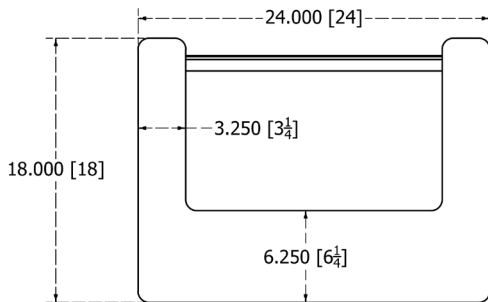

MODEL	TOP	BODY
QS-SLMSKIPOD-O-B	Oak	Black
QS-SLMSKIPOD-O-W	Oak	White
QS-SLMSKIPOD-O-AMP	Oak	Antique Marula Pine
QS-SLMSKIPOD-O-NW	Oak	Neo Walnut
QS-SLMSKIPOD-O-HW	Oak	Hampton Walnut
QS-SLMSKIPOD-B-B	Birch	Black
QS-SLMSKIPOD-B-W	Birch	White
QS-SLMSKIPOD-B-AMP	Birch	Antique Marula Pine
QS-SLMSKIPOD-B-NW	Birch	Neo Walnut
QS-SLMSKIPOD-B-HW	Birch	Hampton Walnut
QS-SLMSKIPOD-SB-B	Solid Black	Black
QS-SLMSKIPOD-SB-W	Solid Black	White
QS-SLMSKIPOD-SB-AMP	Solid Black	Antique Marula Pine

MODEL	TOP	BODY
QS-SLMSKIPOD-SB-NW	Solid Black	Neo Walnut
QS-SLMSKIPOD-SB-HW	Solid Black	Hampton Walnut
QS-SLMSKIPOD-PW-B	Polar White	Black
QS-SLMSKIPOD-PW-W	Polar White	White
QS-SLMSKIPOD-PW-AMP	Polar White	Antique Marula Pine
QS-SLMSKIPOD-PW-NW	Polar White	Neo Walnut
QS-SLMSKIPOD-PW-HW	Polar White	Hampton Walnut
QS-SLMSKIPOD-MG-B	Mercury Grey	Black
QS-SLMSKIPOD-MG-W	Mercury Grey	White
QS-SLMSKIPOD-MG-AMP	Mercury Grey	Antique Marula Pine
QS-SLMSKIPOD-MG-NW	Mercury Grey	Neo Walnut
QS-SLMSKIPOD-MG-HW	Mercury Grey	Hampton Walnut

shipping weight denotes total weight with crate/pallet

ALL PRODUCTS PROUDLY DESIGNED AND MANUFACTURED IN BALTIMORE, MD, USA