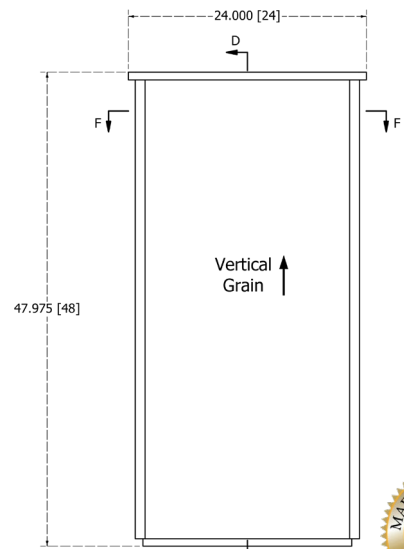

MODEL	TOP	BODY
QS-SLMSKIPOD-O-B	Oak	Black
QS-SLMSKIPOD-O-W	Oak	White
QS-SLMSKIPOD-O-AMP	Oak	Antique Marula Pine
QS-SLMSKIPOD-O-NW	Oak	Neo Walnut
QS-SLMSKIPOD-O-HW	Oak	Hampton Walnut
QS-SLMSKIPOD-B-B	Birch	Black
QS-SLMSKIPOD-B-W	Birch	White
QS-SLMSKIPOD-B-AMP	Birch	Antique Marula Pine
QS-SLMSKIPOD-B-NW	Birch	Neo Walnut
QS-SLMSKIPOD-B-HW	Birch	Hampton Walnut
QS-SLMSKIPOD-SB-B	Solid Black	Black
QS-SLMSKIPOD-SB-W	Solid Black	White
QS-SLMSKIPOD-SB-AMP	Solid Black	Antique Marula Pine

MODEL	TOP	BODY
QS-SLMSKIPOD-SB-NW	Solid Black	Neo Walnut
QS-SLMSKIPOD-SB-HW	Solid Black	Hampton Walnut
QS-SLMSKIPOD-PW-B	Polar White	Black
QS-SLMSKIPOD-PW-W	Polar White	White
QS-SLMSKIPOD-PW-AMP	Polar White	Antique Marula Pine
QS-SLMSKIPOD-PW-NW	Polar White	Neo Walnut
QS-SLMSKIPOD-PW-HW	Polar White	Hampton Walnut
QS-SLMSKIPOD-MG-B	Mercury Grey	Black
QS-SLMSKIPOD-MG-W	Mercury Grey	White
QS-SLMSKIPOD-MG-AMP	Mercury Grey	Antique Marula Pine
QS-SLMSKIPOD-MG-NW	Mercury Grey	Neo Walnut
QS-SLMSKIPOD-MG-HW	Mercury Grey	Hampton Walnut

shipping weight denotes total weight with crate/pallet

ALL PRODUCTS PROUDLY DESIGNED AND MANUFACTURED IN BALTIMORE, MD, USA