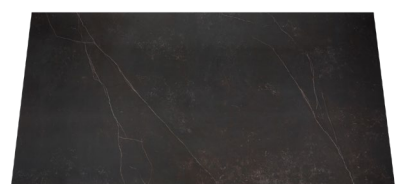

Lion's Stone

Café Stone II

Seven Mountains

Beluga *Polished*

Beluga *Honed*

Solid Pitch

Marble Nero

Affluente *Honed*

Affluente *Polished*

Grigio

Vida

Ragno Oro II

Marble Vera Matte

Geode

Verona

Some selections may
have longer lead times
than others.